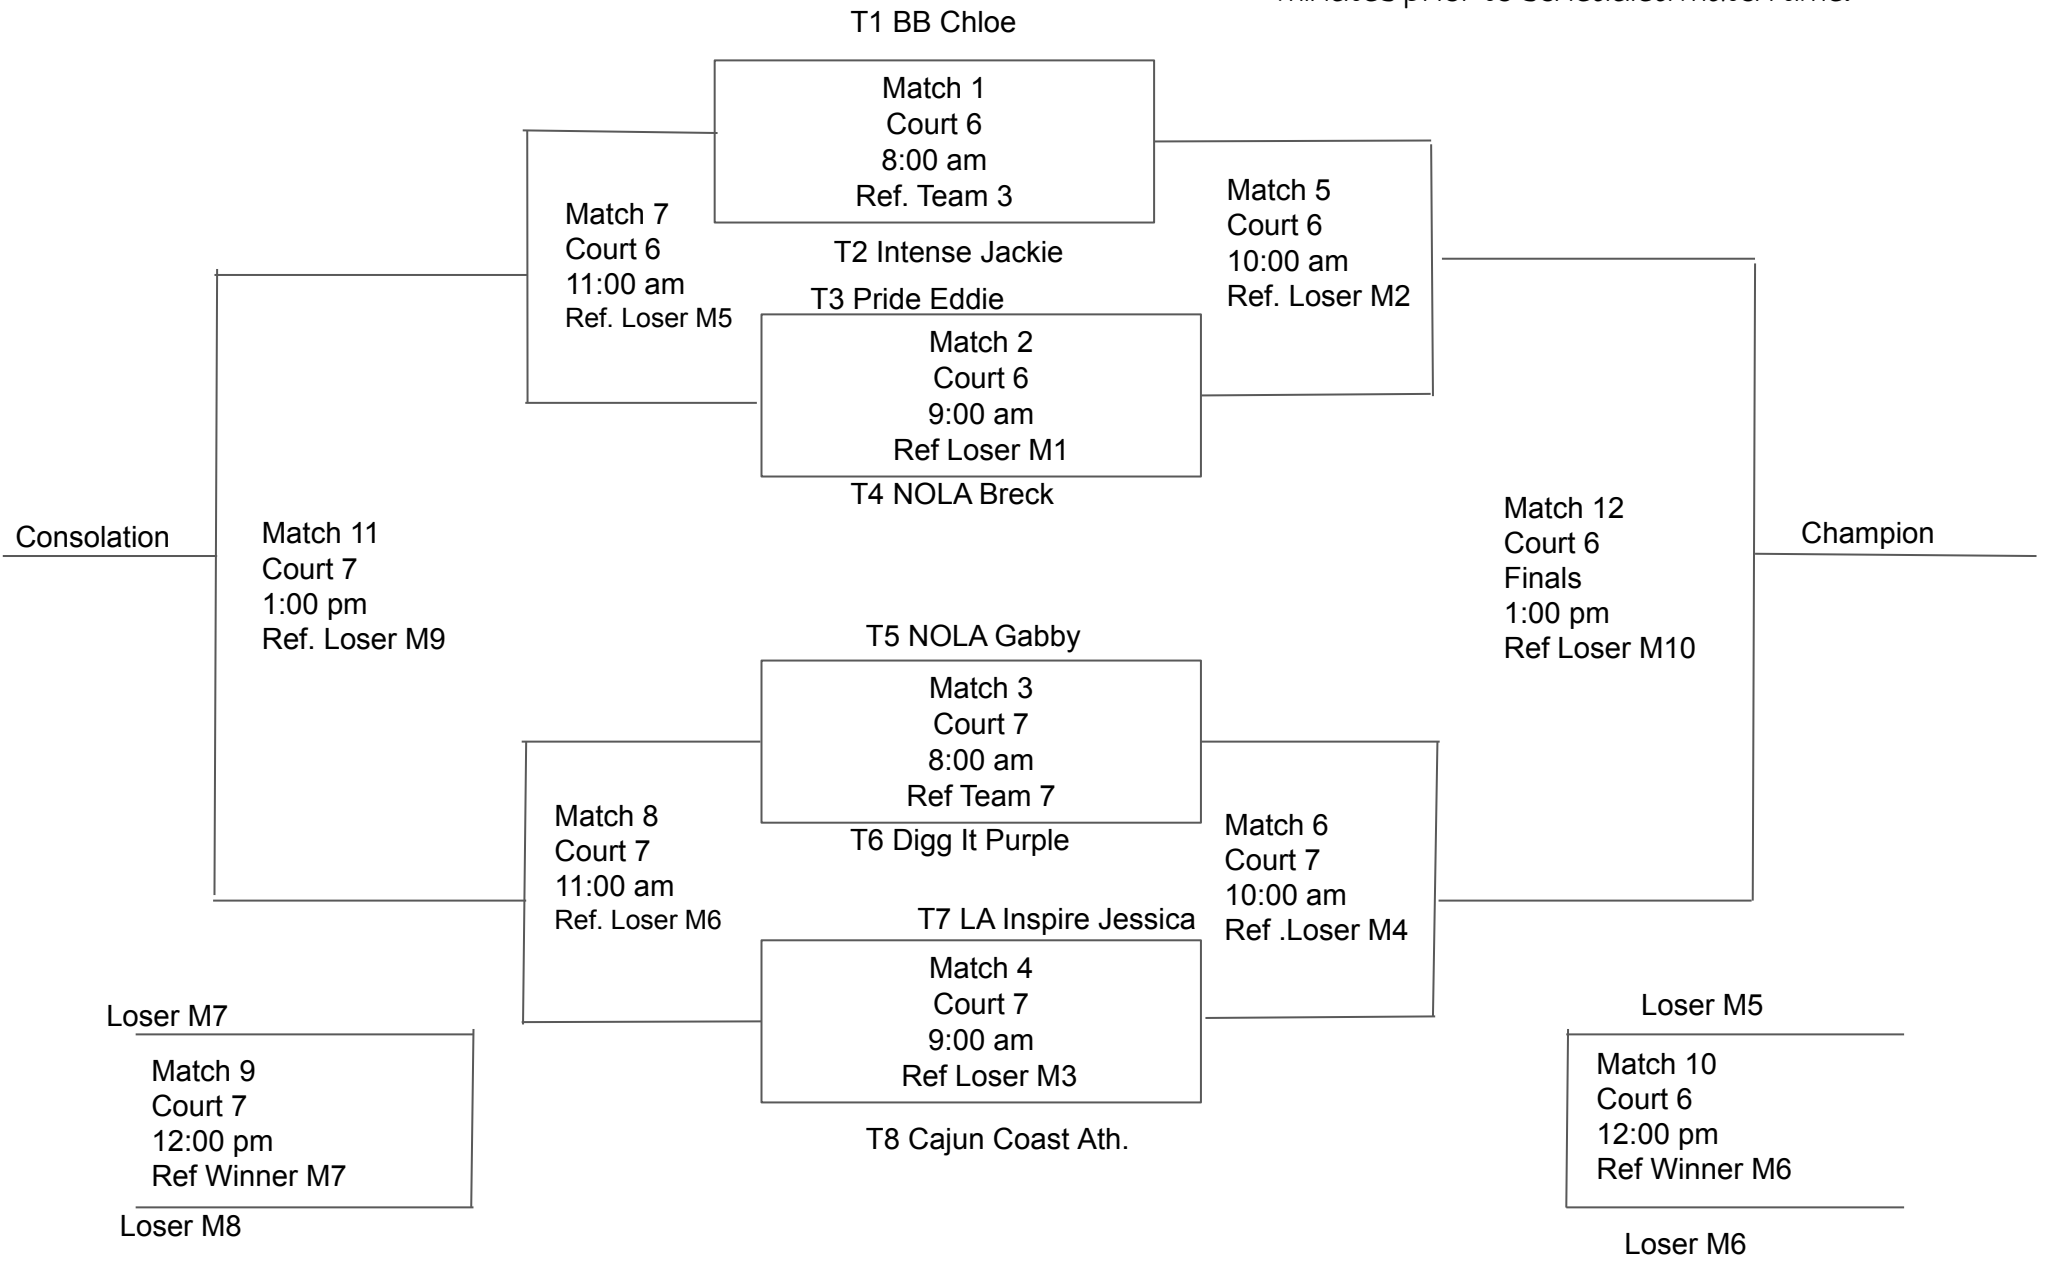

**Bayou Bandits Spring Swing**  
**Saturday, March 9, 2024 AM Wave**  
**12U Playing Schedule (Yellow Division)**  
**Courts 6 & 7 - Houma/Terrebonne Civic Center**

**Notes:** Matches will be 2 out of 3 sets. (25-25-15 NO CAP)  
 Warm-up will be 2-4-4. Serve within own 4 minutes.  
 Be ready to warm up immediately.  
 Missed referee assignment- 1pt/minute beginning 5 minutes prior to scheduled match time.

**Bayou Bandits Spring Swing**  
**Saturday, March 9, 2024 AM Wave**  
**14U Playing Schedule (Yellow Division)**  
**Courts 1 & 2 - Houma/Terrebonne Civic Center**

**Notes:** Matches will be 2 out of 3 sets. (25-25-15 NO CAP)  
 Warm-up will be 2-4-4. Serve within own 4 minutes.  
 Be ready to warm up immediately.  
 Missed referee assignment- 1pt/minute beginning 5 minutes prior to scheduled match time.

**Bayou Bandits Spring Swing**  
**Saturday, March 9, 2024 AM Wave**  
**12U Playing Schedule (Green Division)**  
**Courts 4 & 5- Houma/Terrebonne Civic Center**

**Notes:** Matches will be 2 out of 3 sets. (25-25-15 NO CAP)  
 Warm-up will be 2-4-4. Serve within own 4 minutes.  
 Be ready to warm up immediately.  
 Missed referee assignment- 1pt/minute beginning 5 minutes prior to scheduled match time.