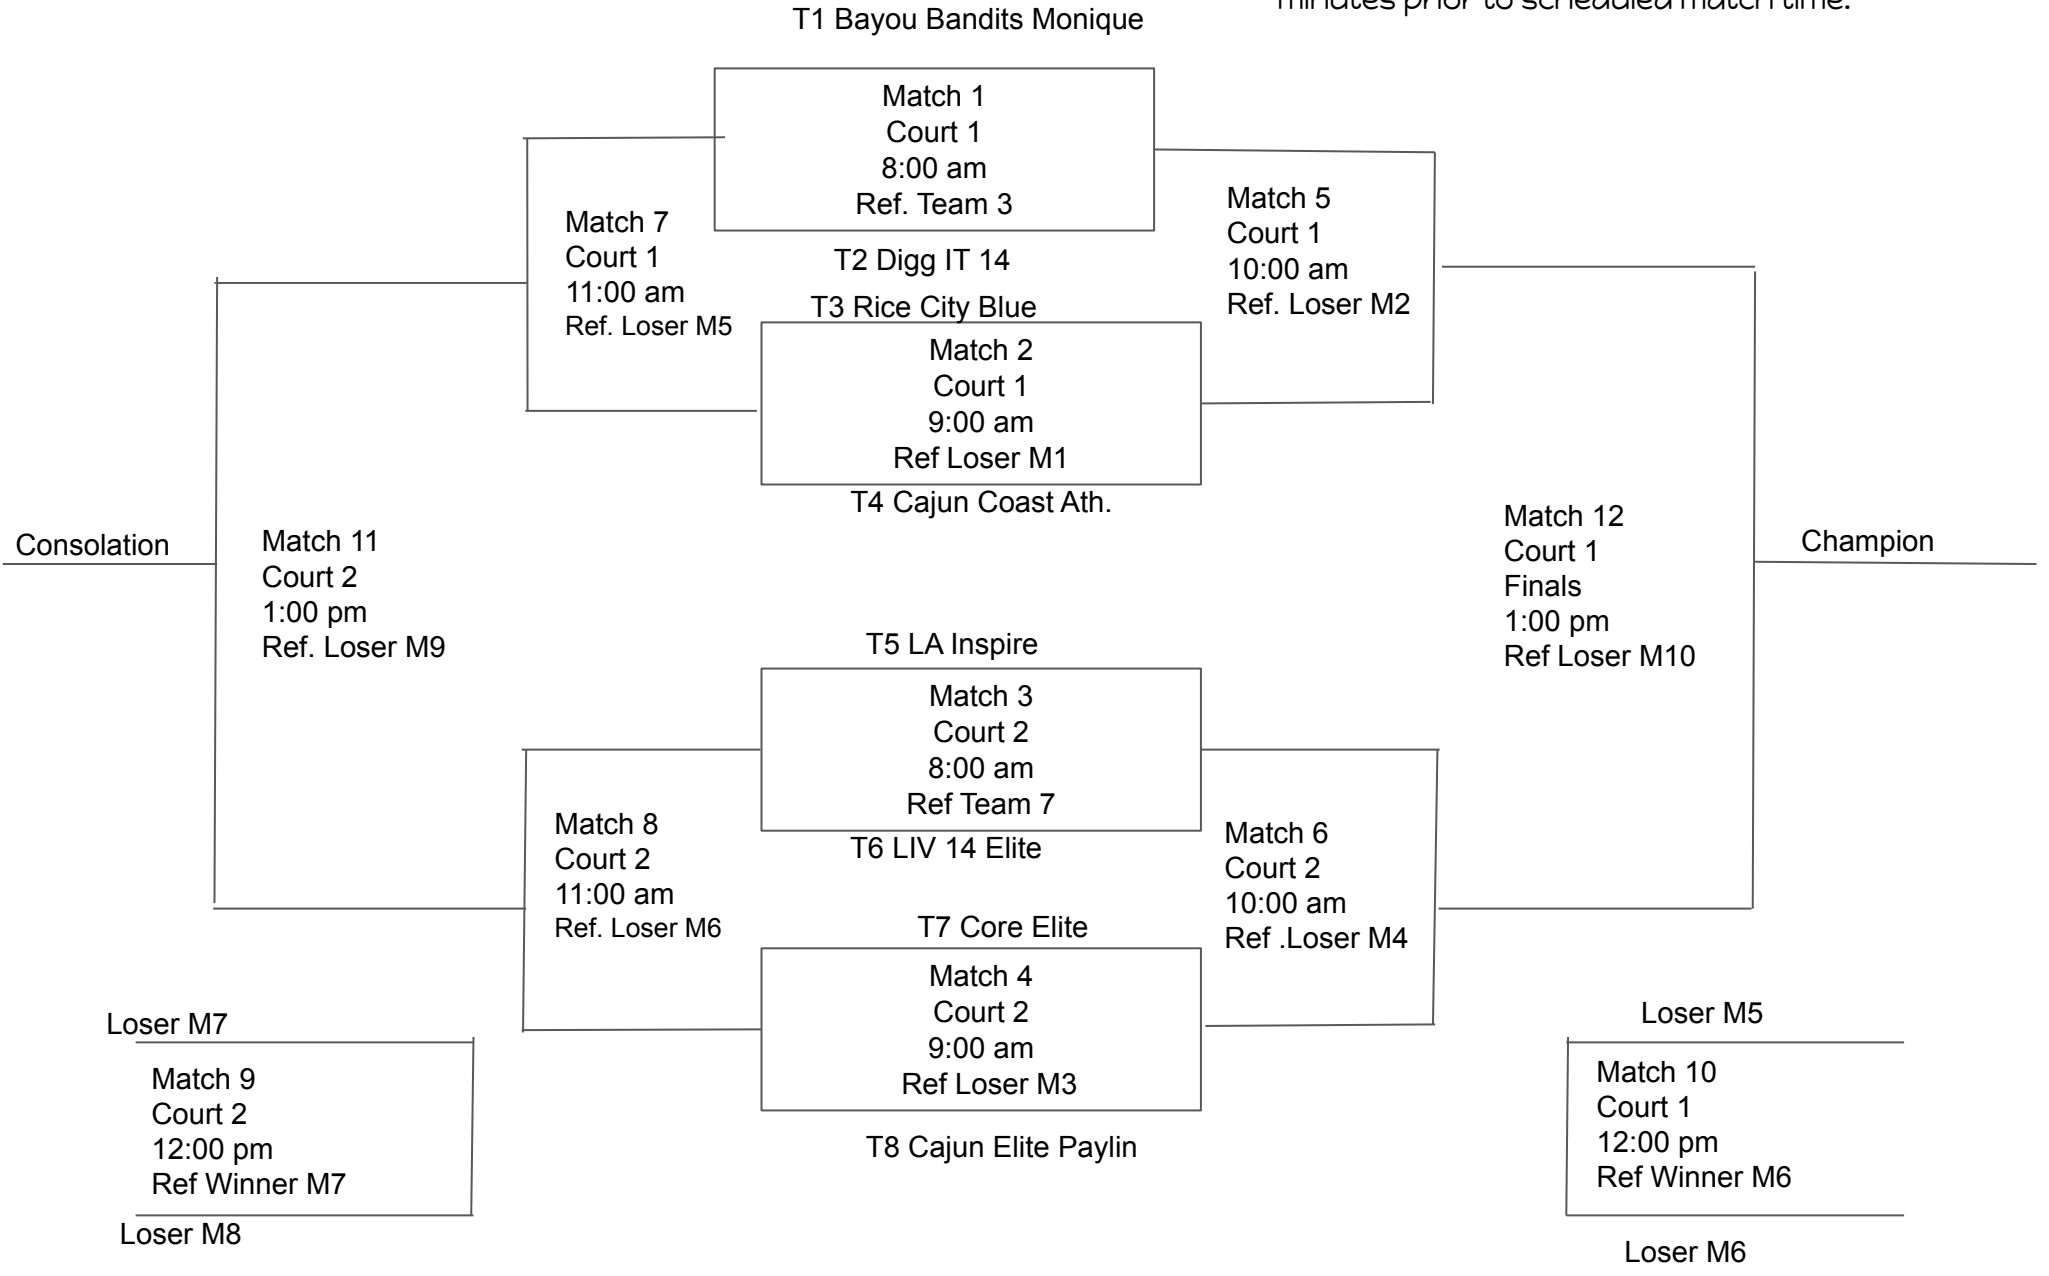

**Bayou Bandits Spring Swing**  
**Saturday, March 9, 2024 AM Wave**  
**12U Playing Schedule (Yellow Division)**  
**Courts 6 & 7 - Houma/Terrebonne Civic Center**

**Notes:** Matches will be 2 out of 3 sets. (25-25-15 NO CAP)  
 Warm-up will be 2-4-4. Serve within own 4 minutes.  
 Be ready to warm up immediately.  
 Missed referee assignment- 1pt/minute beginning 5 minutes prior to scheduled match time.

**Bayou Bandits Spring Swing**  
**Saturday, March 9, 2024 AM Wave**  
**14U Playing Schedule (Yellow Division)**  
**Courts 1 & 2 - Houma/Terrebonne Civic Center**

**Notes:** Matches will be 2 out of 3 sets. (25-25-15 NO CAP)  
 Warm-up will be 2-4-4. Serve within own 4 minutes.  
 Be ready to warm up immediately.  
 Missed referee assignment- 1pt/minute beginning 5 minutes prior to scheduled match time.

**Bayou Bandits Spring Swing**  
**Saturday, March 9, 2024 AM Wave**  
**12U Playing Schedule (Green Division)**  
**Courts 4 & 5- Houma/Terrebonne Civic Center**

**Notes:** Matches will be 2 out of 3 sets. (25-25-15 NO CAP)  
 Warm-up will be 2-4-4. Serve within own 4 minutes.  
 Be ready to warm up immediately.  
 Missed referee assignment- 1pt/minute beginning 5 minutes prior to scheduled match time.