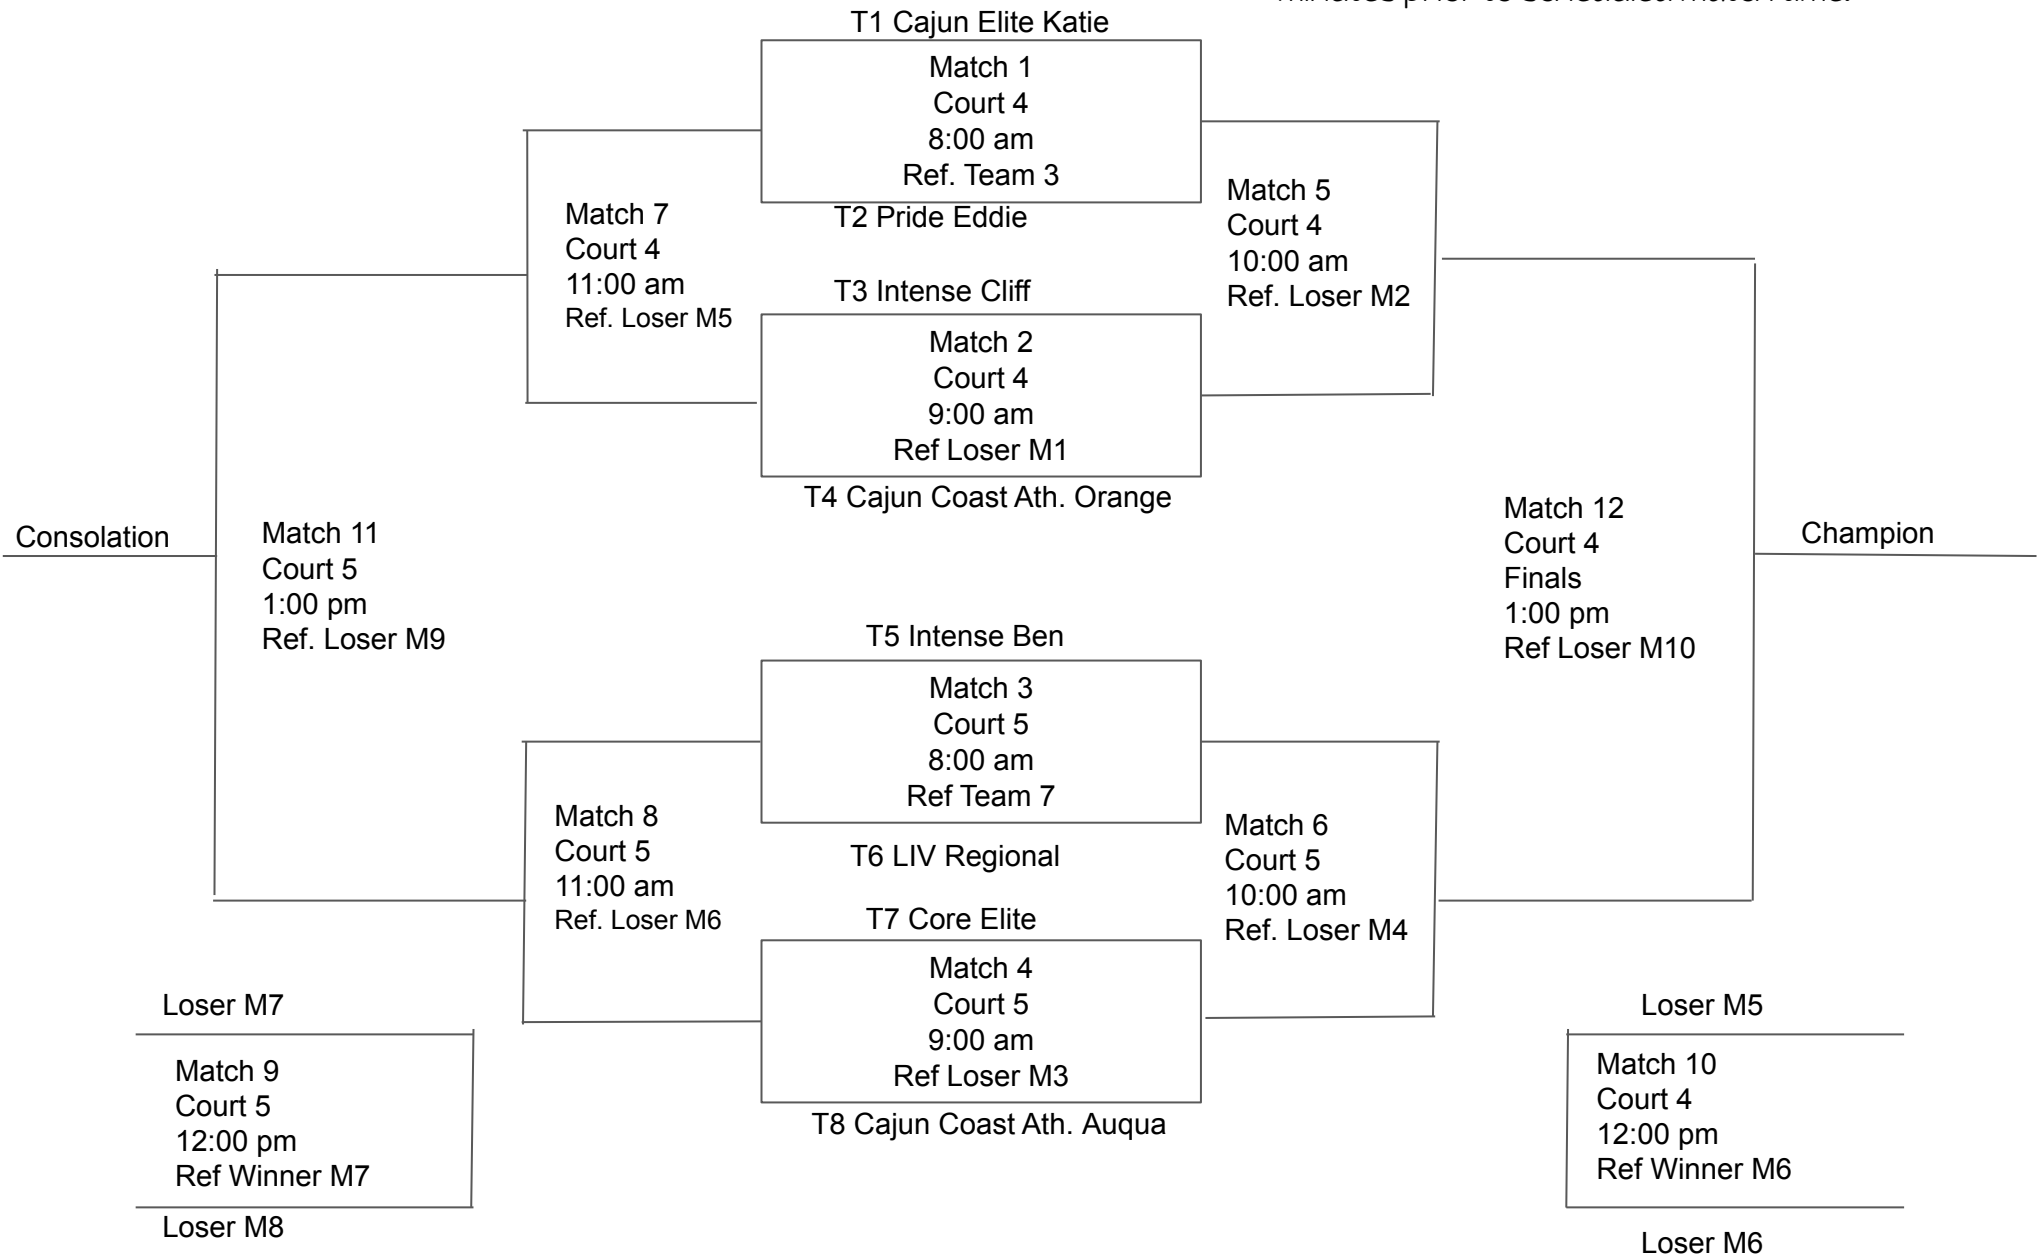

Bayou Bandits Spring Swing
Sunday, March 10, 2024 AM Wave
15U Playing Schedule (Green Division)
Courts 4 & 5- Houma/Terrebonne Civic Center

Notes: Matches will be 2 out of 3 sets. (25-25-15 NO CAP)
Warm-up will be 2-4-4. Serve within own 4 minutes.
Be ready to warm up immediately.
Missed referee assignment- 1pt/minute beginning 5 minutes prior to scheduled match time.