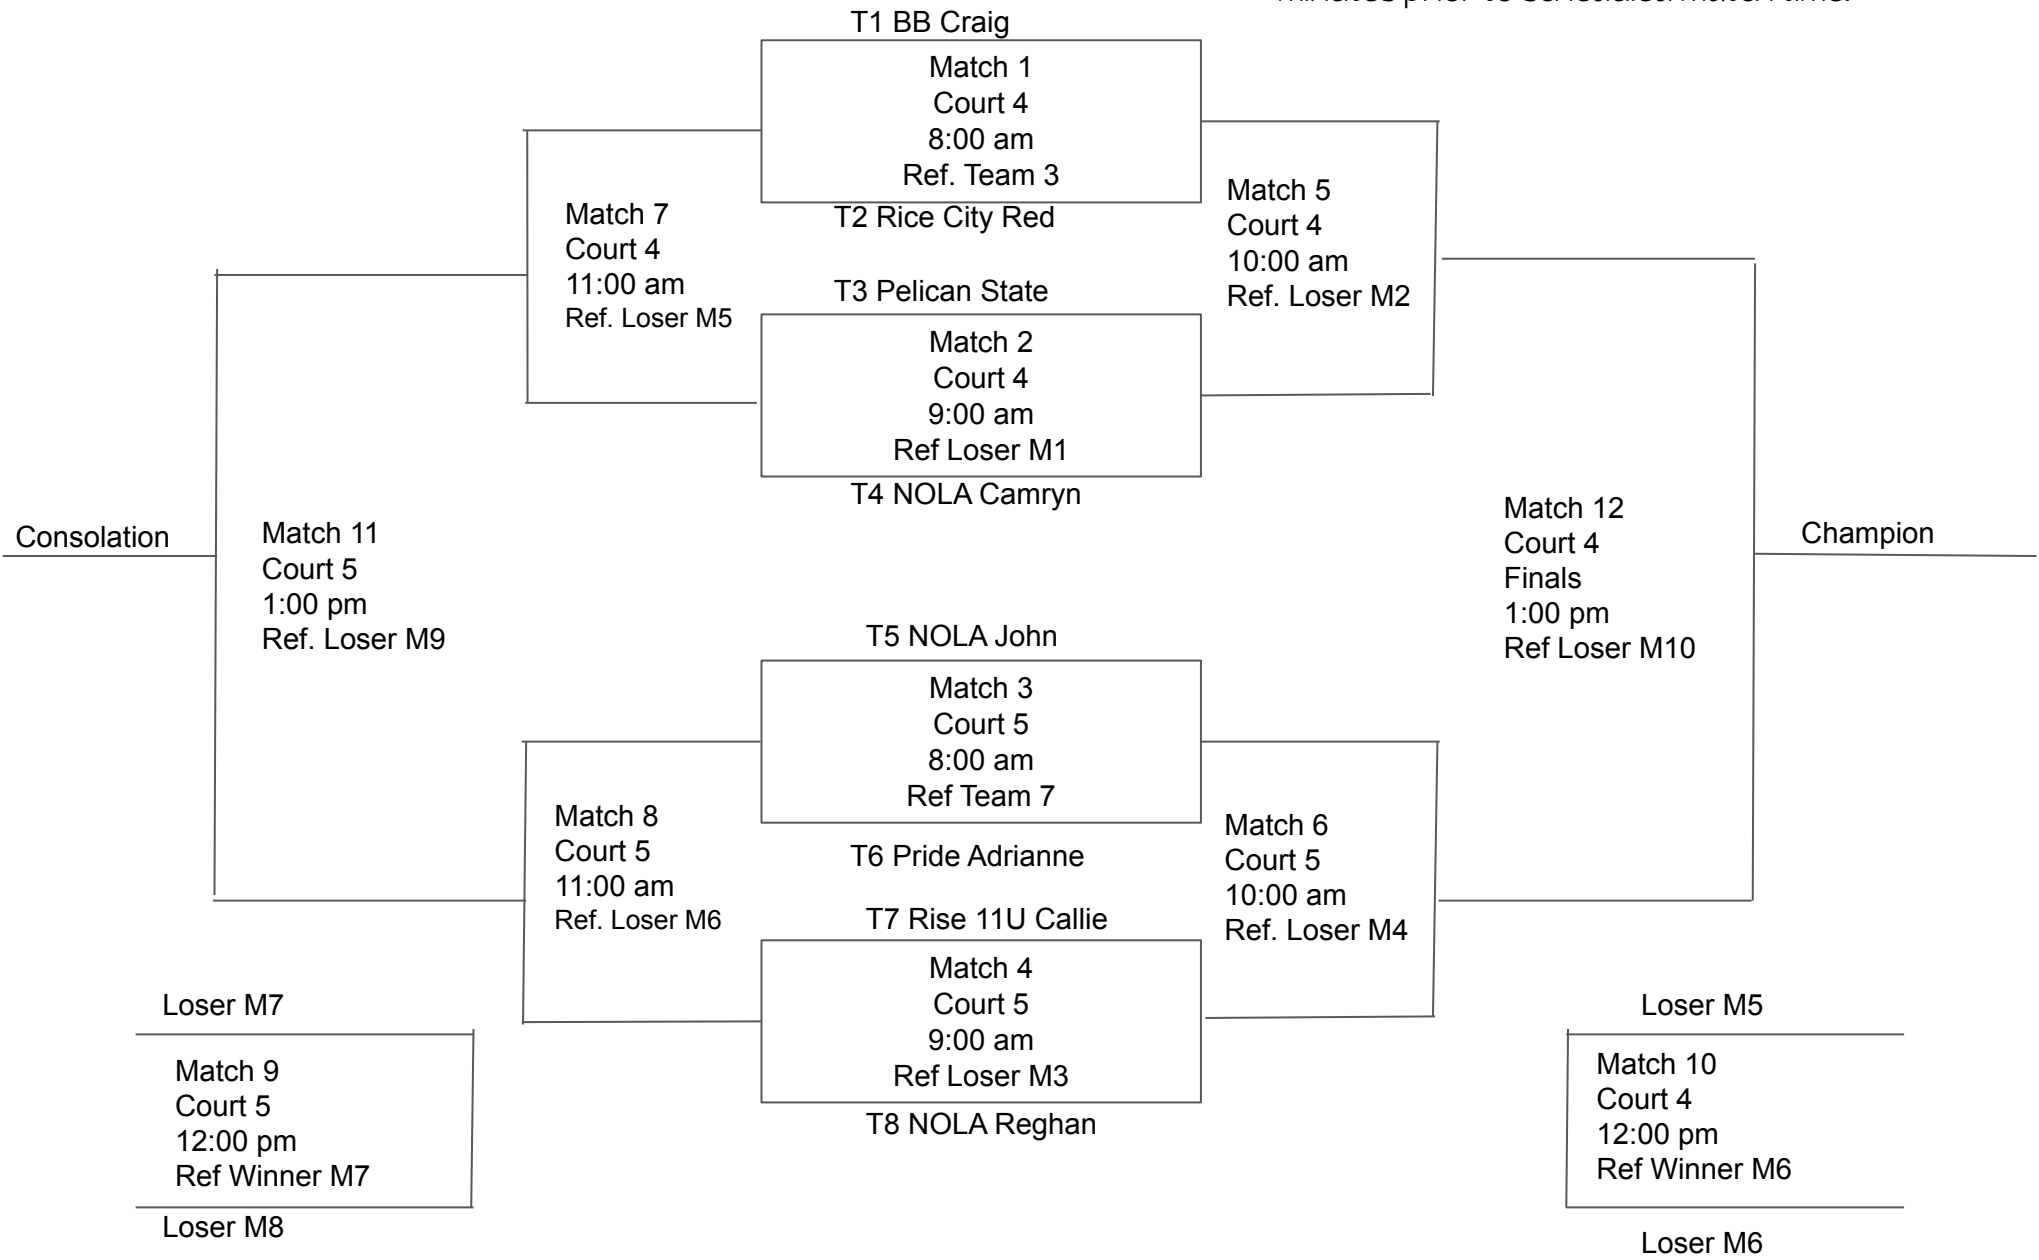

**Bayou Bandits Spring Swing**  
**Saturday, March 9, 2024 AM Wave**  
**12U Playing Schedule (Yellow Division)**  
**Courts 6 & 7 - Houma/Terrebonne Civic Center**

**Notes:** Matches will be 2 out of 3 sets. (25-25-15 NO CAP)  
 Warm-up will be 2-4-4. Serve within own 4 minutes.  
 Be ready to warm up immediately.  
 Missed referee assignment- 1pt/minute beginning 5 minutes prior to scheduled match time.

**Bayou Bandits Spring Swing**  
**Saturday, March 9, 2024 AM Wave**  
**14U Playing Schedule (Yellow Division)**  
**Courts 1 & 2 - Houma/Terrebonne Civic Center**

**Notes:** Matches will be 2 out of 3 sets. (25-25-15 NO CAP)  
 Warm-up will be 2-4-4. Serve within own 4 minutes.  
 Be ready to warm up immediately.  
 Missed referee assignment- 1pt/minute beginning 5 minutes prior to scheduled match time.

**Bayou Bandits Spring Swing**  
**Saturday, March 9, 2024 AM Wave**  
**12U Playing Schedule (Green Division)**  
**Courts 4 & 5- Houma/Terrebonne Civic Center**

**Notes:** Matches will be 2 out of 3 sets. (25-25-15 NO CAP)  
 Warm-up will be 2-4-4. Serve within own 4 minutes.  
 Be ready to warm up immediately.  
 Missed referee assignment- 1pt/minute beginning 5 minutes prior to scheduled match time.