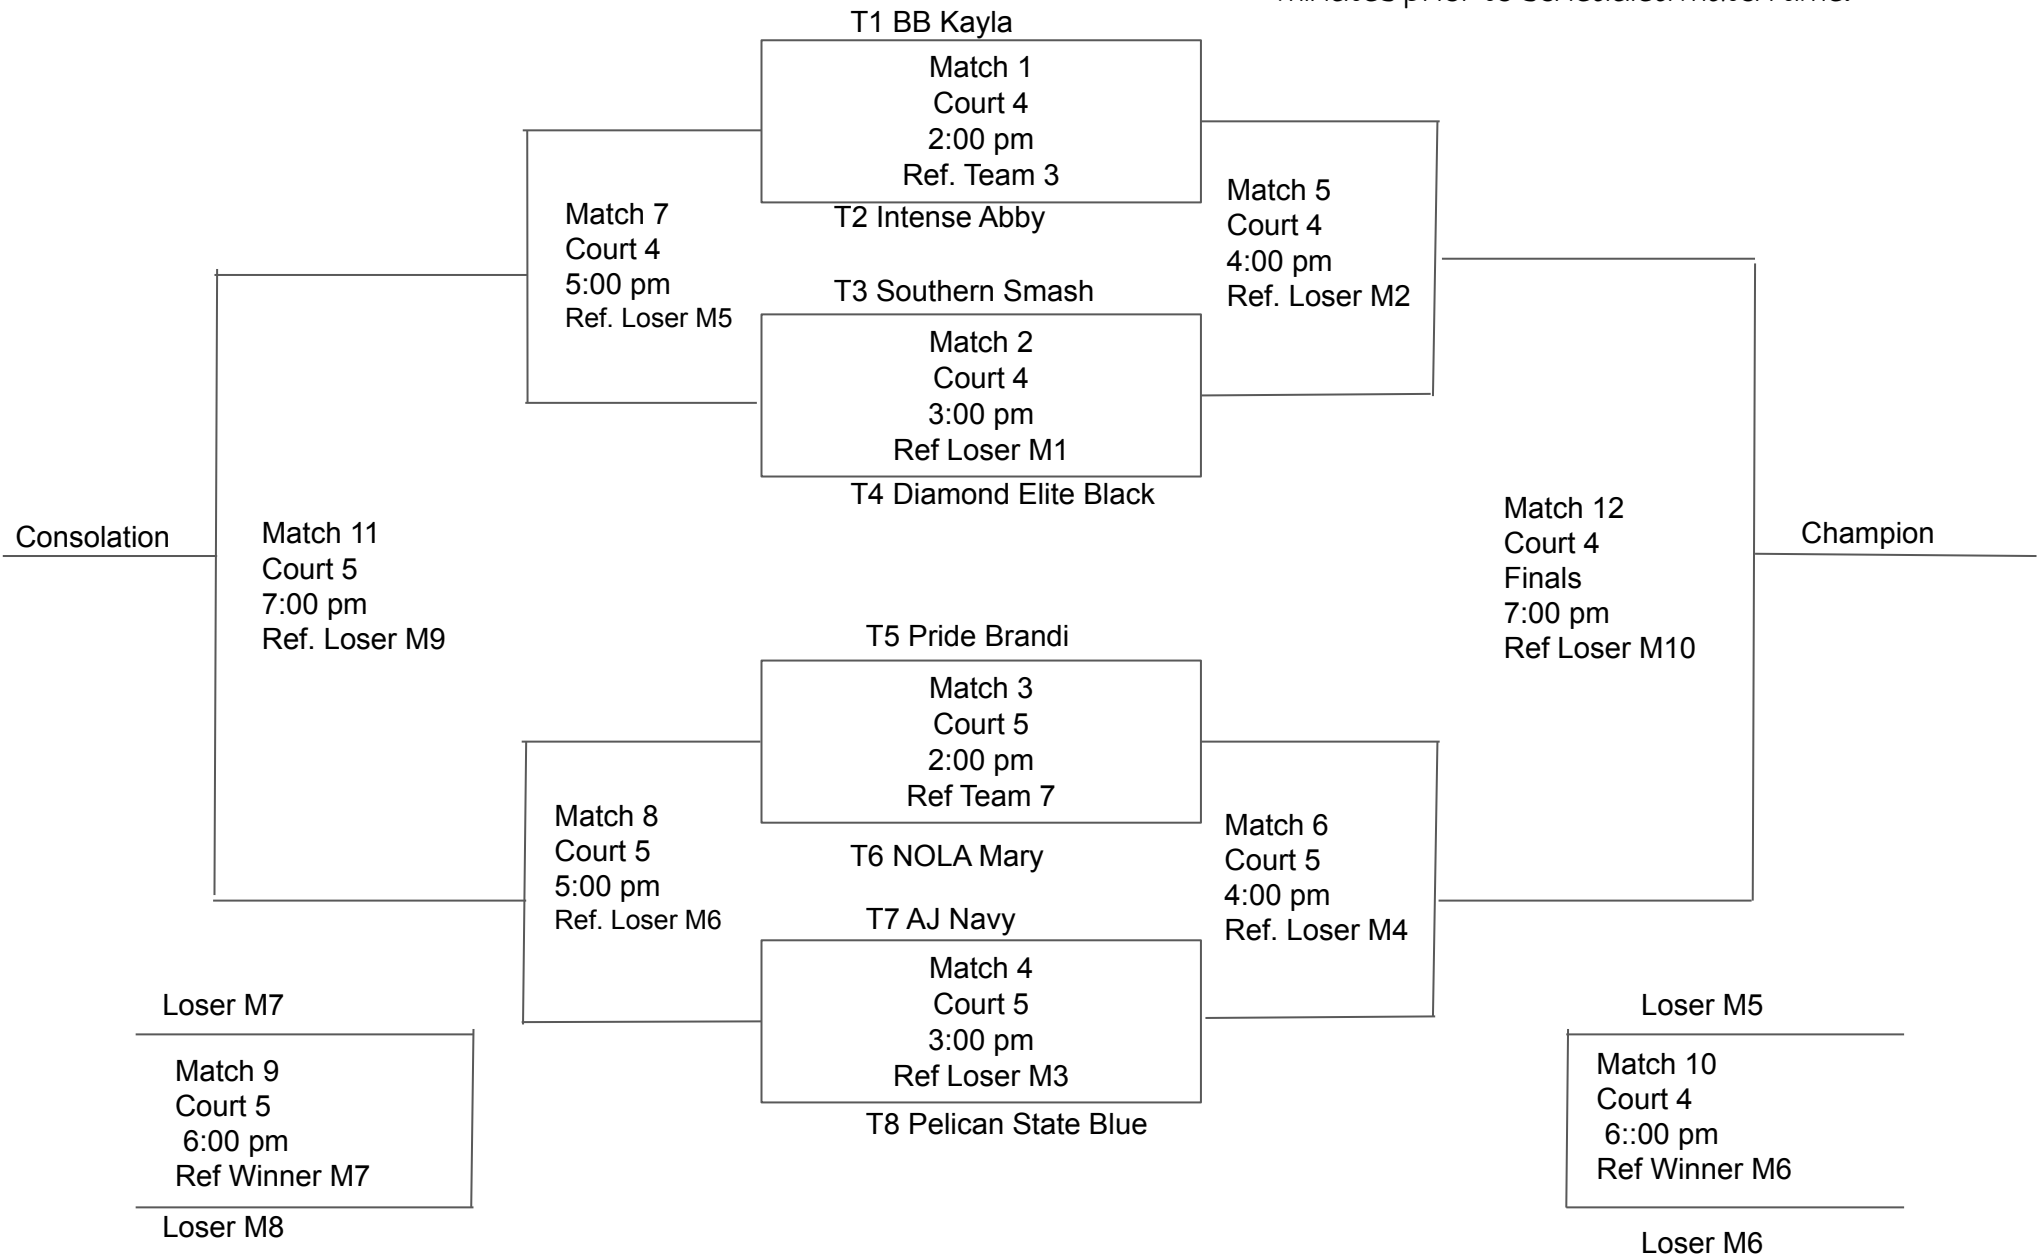

**Bayou Bandits Spring Swing**  
**Saturday, March 9, 2024 AM Wave**  
**12U Playing Schedule (Yellow Division)**  
**Courts 6 & 7 - Houma/Terrebonne Civic Center**

**Notes:** Matches will be 2 out of 3 sets. (25-25-15 NO CAP)  
 Warm-up will be 2-4-4. Serve within own 4 minutes.  
 Be ready to warm up immediately.  
 Missed referee assignment- 1pt/minute beginning 5 minutes prior to scheduled match time.

**Bayou Bandits Spring Swing**  
**Saturday, March 9, 2024 AM Wave**  
**14U Playing Schedule (Yellow Division)**  
**Courts 1 & 2 - Houma/Terrebonne Civic Center**

**Notes:** Matches will be 2 out of 3 sets. (25-25-15 NO CAP)  
 Warm-up will be 2-4-4. Serve within own 4 minutes.  
 Be ready to warm up immediately.  
 Missed referee assignment- 1pt/minute beginning 5 minutes prior to scheduled match time.

**Bayou Bandits Spring Swing**  
**Saturday, March 9, 2024 AM Wave**  
**12U Playing Schedule (Green Division)**  
**Courts 4 & 5- Houma/Terrebonne Civic Center**

**Notes:** Matches will be 2 out of 3 sets. (25-25-15 NO CAP)  
 Warm-up will be 2-4-4. Serve within own 4 minutes.  
 Be ready to warm up immediately.  
 Missed referee assignment- 1pt/minute beginning 5 minutes prior to scheduled match time.

**Bayou Bandits Spring Swing**  
**Saturday, March 9, 2024 PM Wave**  
**14U Playing Schedule (Green Division)**  
**Courts 4 & 5- Houma/Terrebonne Civic Center**

**Notes:** Matches will be 2 out of 3 sets. (25-25-15 NO CAP)  
 Warm-up will be 2-4-4. Serve within own 4 minutes.  
 Be ready to warm up immediately.  
 Missed referee assignment- 1pt/minute beginning 5 minutes prior to scheduled match time.