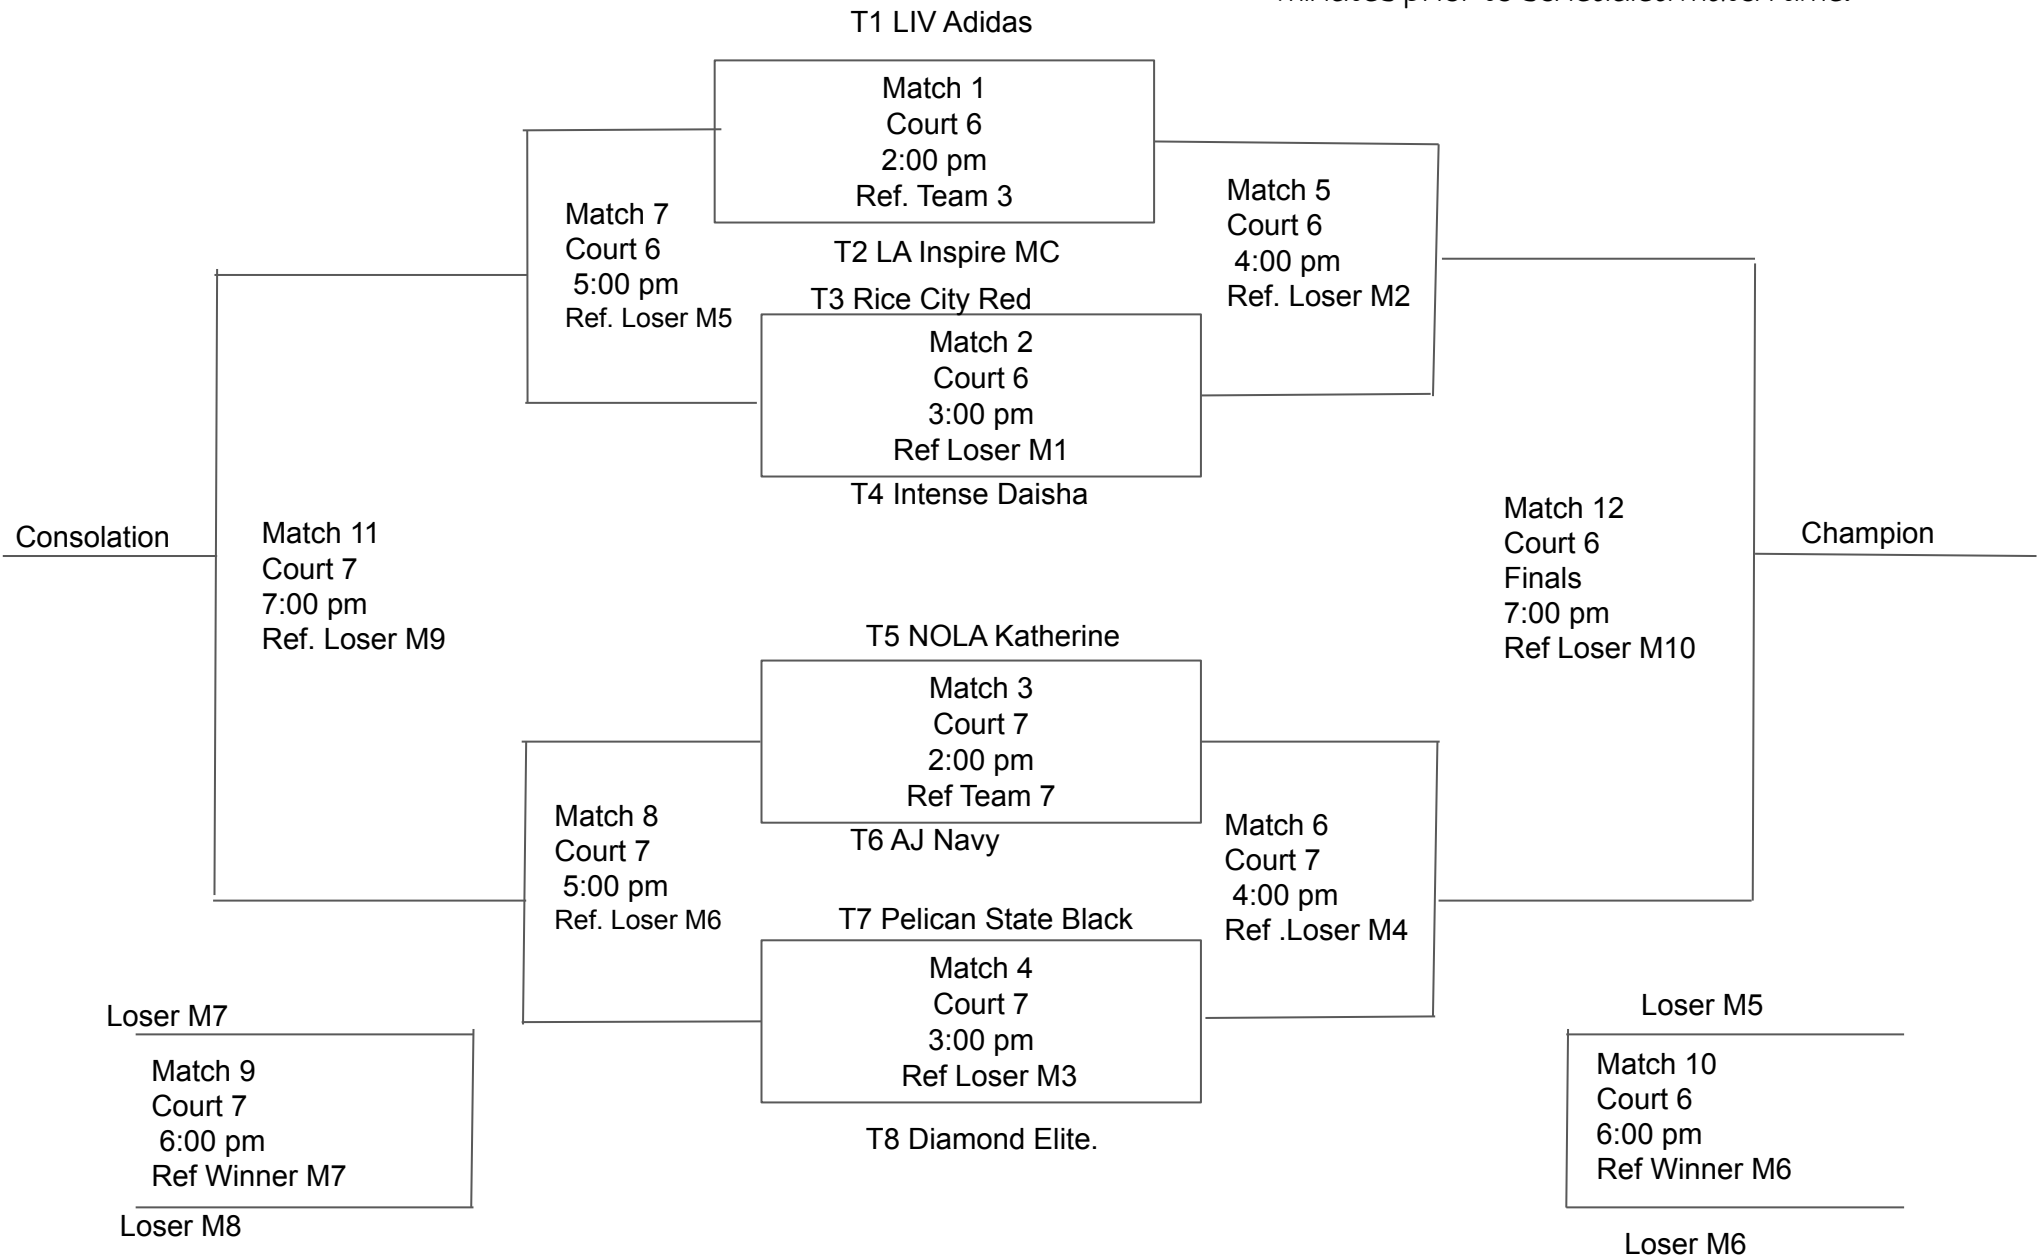

Bayou Bandits Spring Swing
Saturday, March 9, 2024 PM Wave
13U Playing Schedule (Yellow Division)
Courts 6 & 7 - Houma/Terrebonne Civic Center

Notes: Matches will be 2 out of 3 sets. (25-25-15 NO CAP)
Warm-up will be 2-4-4. Serve within own 4 minutes.
Be ready to warm up immediately.
Missed referee assignment- 1pt/minute beginning 5 minutes prior to scheduled match time.